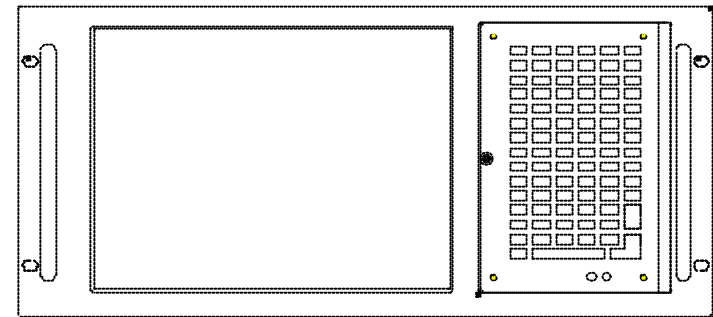

SHOW WITH PROTECT DOOR . CLOSED

SHOW WITH OPTION 84KEY KEY-PAD INSTALLED

MODEL NO.	P5-Industrial PC
-----------	------------------