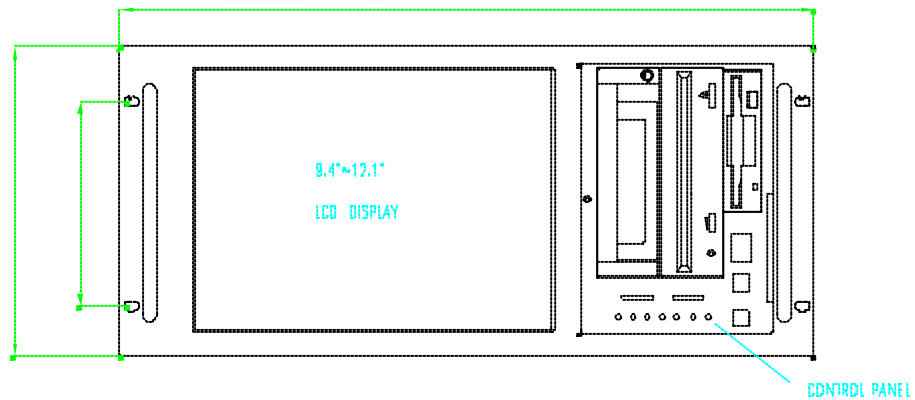

SHOW WITH PROTECT DOOR . CLOSED

SHOW WITH OPTION 84KEY KEY-PAD INSTALLED

MODEL NO.	P5-Industrial PC
-----------	------------------