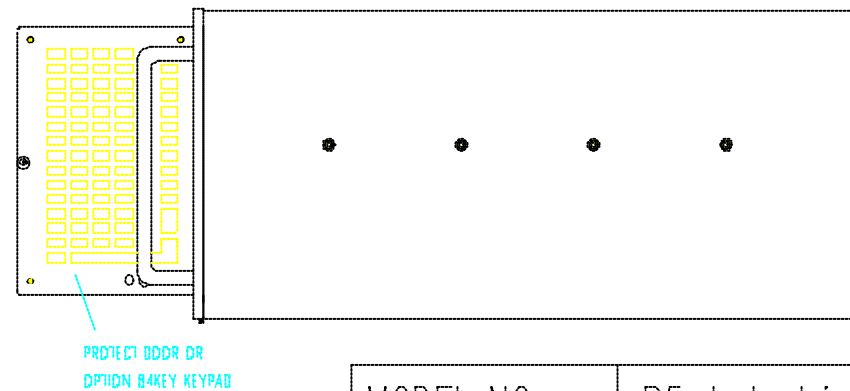

SHOW WITH PROTECT DOOR . CLOSED

SHOW WITH OPTION 84KEY KEY-PAD INSTALLED

MODEL NO.	P5-Industrial PC
-----------	------------------