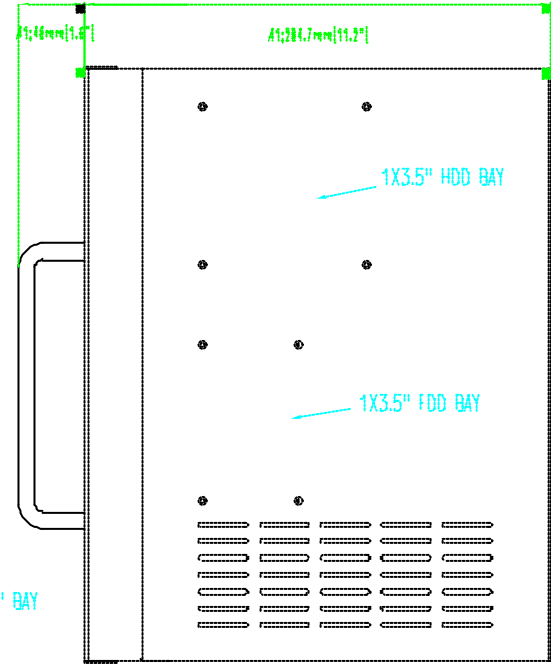

✕ ATX M/B
 All Full Length
 Card Space
 OR
 ✕ 12 SLOT
 12 Full Length
 Card Space

POWER SUPPLY

A1:54.6mm[2.2"]
 A1:35.8mm[1.4"]
 A1:482.6mm[19.0"]

15",17" LCD DISPLAY

2XUSB
K/B MOUSE

2X5.25" BAY

A1:46mm[1.8"]
 A1:204.7mm[8.1"]

1X3.5" HDD BAY

1X3.5" FDD BAY