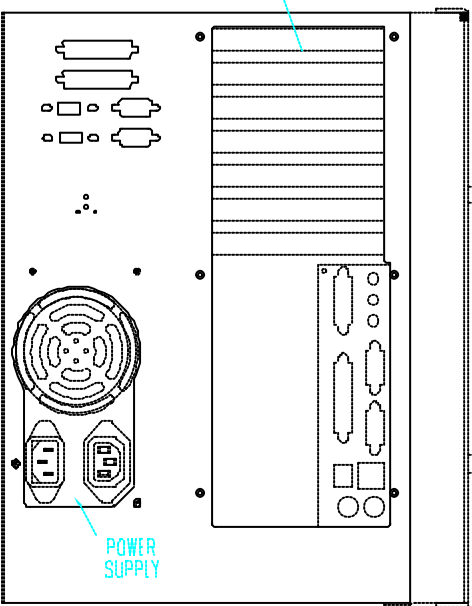

✕ ATX M/B
 All Full Length
 Card Space
 OR
 ✕ 12 SLOT
 12 Full Length
 Card Space

POWER SUPPLY

A1:54.6mm[2.2"]
 A1:35.8mm[1.4"]
 A1:482.6mm[19.0"]

15",17" LCD DISPLAY

2XUSB
K/B MOUSE

2X5.25" BAY

A1:46mm[1.8"]
 A1:204.7mm[8.1"]

1X3.5" HDD BAY

1X3.5" FDD BAY