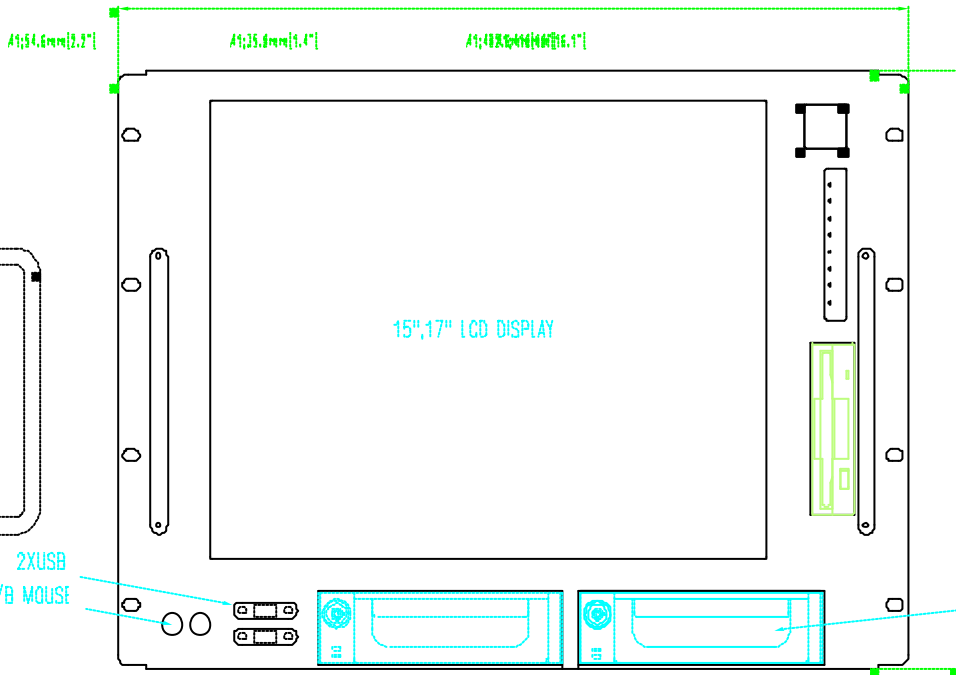

✕ ATX M/B
 All Full Length
 Card Space
 OR
 ✕ 12 SLOT
 12 Full Length
 Card Space

POWER SUPPLY

A1:54.6mm[2.2"]
 A1:35.8mm[1.4"]
 A1:482.6mm[19.0"]

15",17" LCD DISPLAY

2XUSB
K/B MOUSE

2X5.25" BAY

A1:46mm[1.8"]
 A1:204.7mm[8.1"]

1X3.5" HDD BAY

1X3.5" FDD BAY