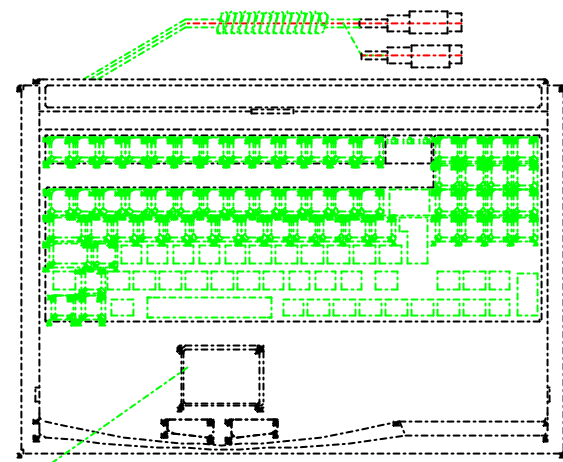

LEFT DOOR  
ROTATION 270

(STEREO)

SPEAKER

TOP VIEW

MOUSE PAD

KEYBOARD  
FRONT VIEW

KEYBOARD  
SIDE VIEW

7 EXPANSION SLOT

POWER SUPPLY

INTERCHANGEABLE  
CONNECTOR BRACKET  
FOR BABY ATX M/B

LCD DISPLAY  
12.1"/13.3"/14.1"/15"

POWER LED

H.D.D LED

FRONT VIEW

RESET SWITCH

0~90° ADJUSTABLE  
DISPLAY PANEL

5.25"  
DISK DRIVE  
BAY x2

3.5"  
DISK DRIVE  
BAY x2

DOOR

UNIT	mm(IN)
3RD	