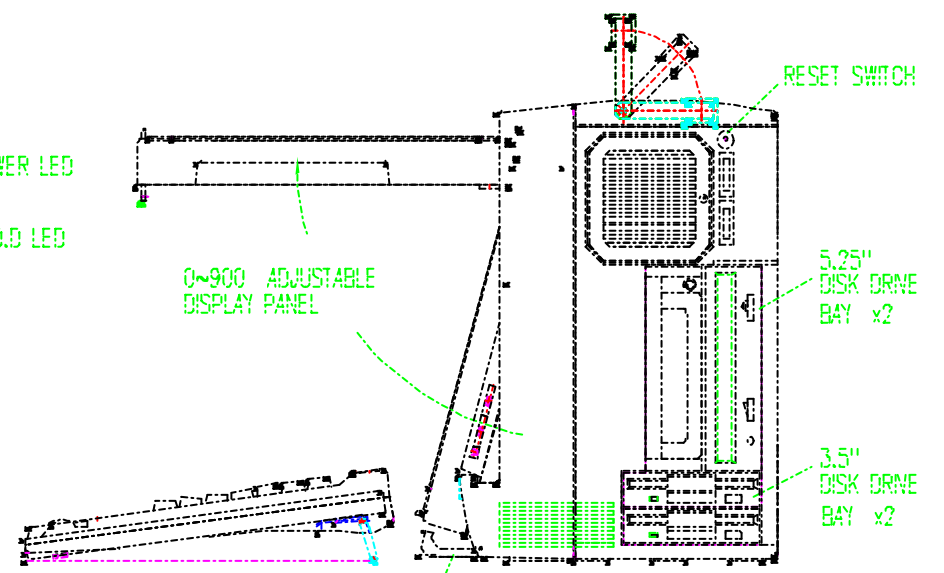

LEFT DOOR  
ROTATION 270

(STEREO)

SPEAKER

TOP VIEW

MOUSE PAD

KEYBOARD  
FRONT VIEW

KEYBOARD  
SIDE VIEW

7 EXPANSION SLOT

POWER SUPPLY

INTERCHANGEABLE  
CONNECTOR BRACKET  
FOR BABY ATX M/B

LCD DISPLAY  
12.1"/13.3"/14.1"/15"

POWER LED

H.D.D LED

FRONT VIEW

RESET SWITCH

0~90° ADJUSTABLE  
DISPLAY PANEL

5.25"  
DISK DRIVE  
BAY x2

3.5"  
DISK DRIVE  
BAY x2

DOOR

UNIT	mm(IN)
3RD	