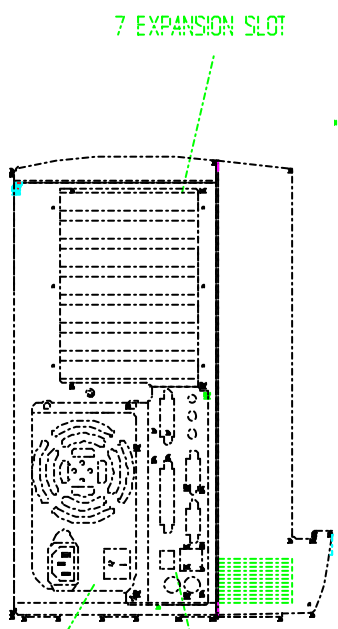

LEFT DOOR  
ROTATION 270

(STEREO)

SPEAKER

TOP VIEW

MOUSE PAD

KEYBOARD  
FRONT VIEW

KEYBOARD  
SIDE VIEW

7 EXPANSION SLOT

POWER SUPPLY

INTERCHANGEABLE  
CONNECTOR BRACKET  
FOR BABY ATX M/B

LCD DISPLAY  
12.1"/13.3"/14.1"/15"

POWER LED

H.D.D LED

FRONT VIEW

RESET SWITCH

0~90° ADJUSTABLE  
DISPLAY PANEL

5.25"  
DISK DRIVE  
BAY x2

3.5"  
DISK DRIVE  
BAY x2

DOOR

UNIT	mm(IN)
3RD	