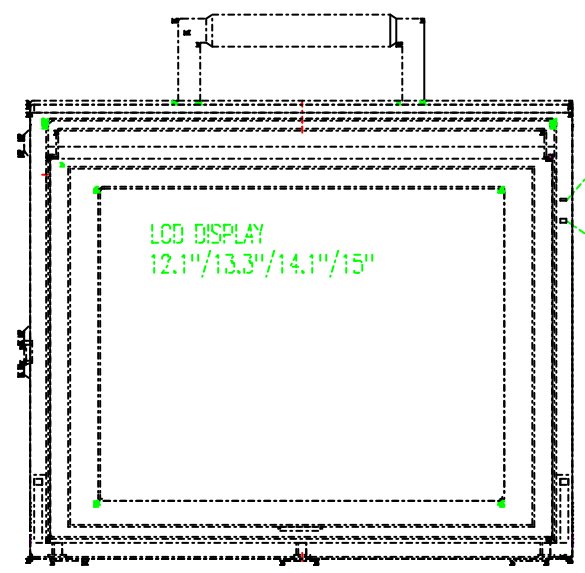

LEFT DOOR  
ROTATION 270

(STEREO)

SPEAKER

TOP VIEW

MOUSE PAD

KEYBOARD  
FRONT VIEW

KEYBOARD  
SIDE VIEW

7 EXPANSION SLOT

POWER SUPPLY

INTERCHANGEABLE  
CONNECTOR BRACKET  
FOR BABY ATX M/B

LCD DISPLAY  
12.1"/13.3"/14.1"/15"

POWER LED

H.D.D LED

FRONT VIEW

RESET SWITCH

0~90° ADJUSTABLE  
DISPLAY PANEL

5.25"  
DISK DRIVE  
BAY x2

3.5"  
DISK DRIVE  
BAY x2

DOOR

UNIT	mm(IN)
3RD	