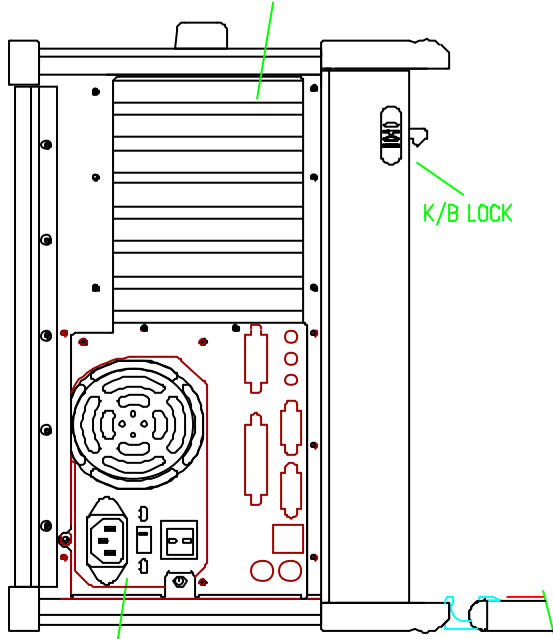

KEYBOARD

7 EXPANSION SLOT,
4 Full Length
3 Half Length

300W AUTO RANGE
ATX POWER SUPPLY

LEFT SIDE

41,432

538.78mm (21.2")

4cm FANX2

6cm FANX1

5.25"
DISK DRIVE
BAY X2

3.5"
DISK DRIVE
BAY X2

RIGHT SIDE