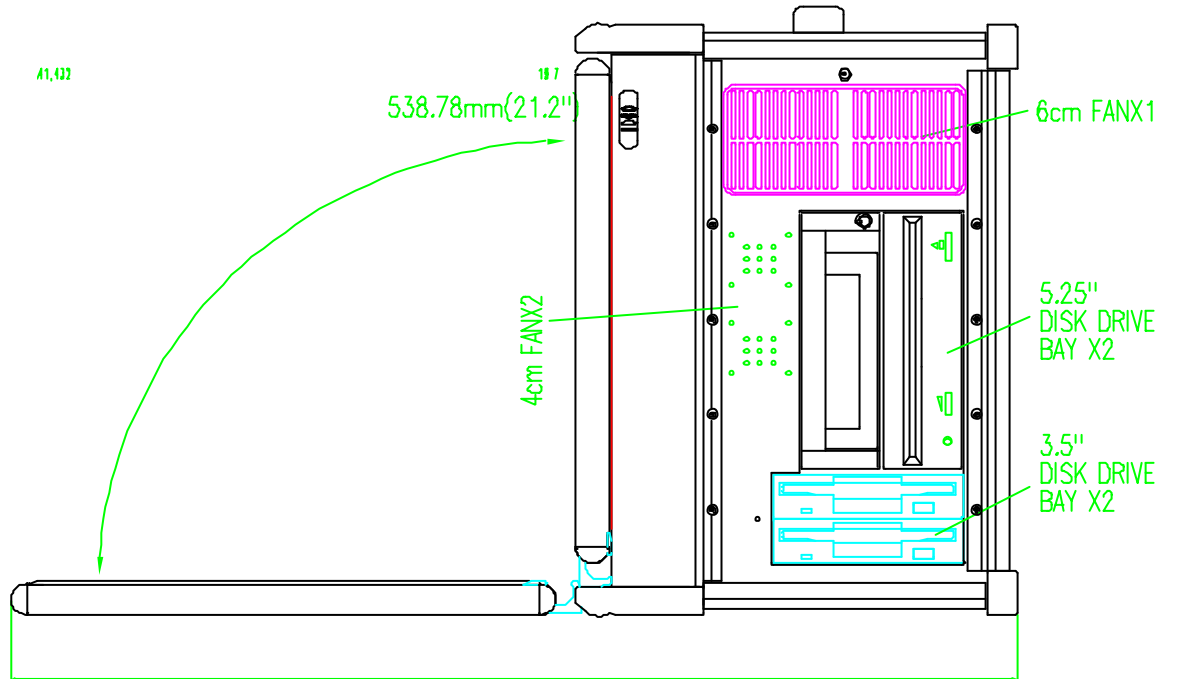

KEYBOARD

7 EXPANSION SLOT,
4 Full Length
3 Half Length

300W AUTO RANGE
ATX POWER SUPPLY

LEFT SIDE

41,432

538.78mm (21.2")

4cm FANX2

6cm FANX1

5.25"
DISK DRIVE
BAY X2

3.5"
DISK DRIVE
BAY X2

RIGHT SIDE