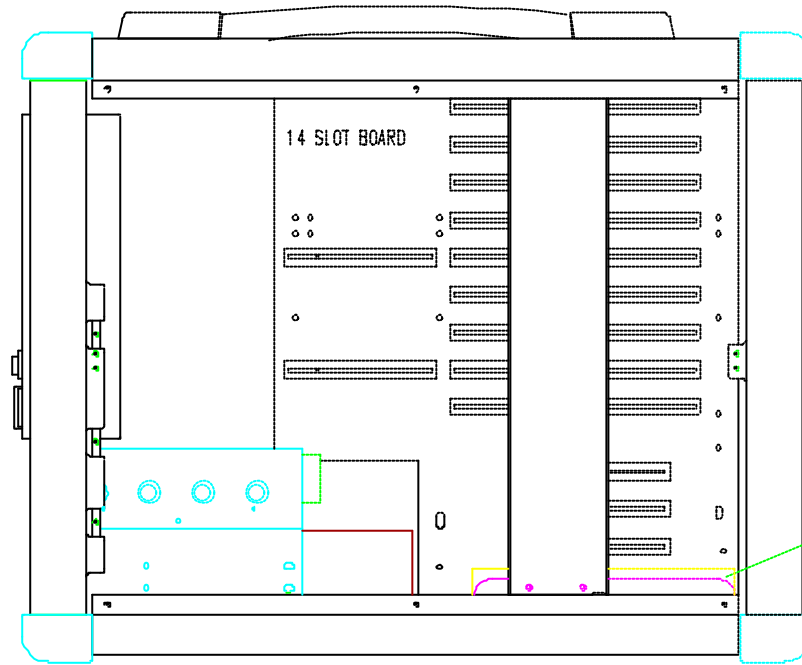

300W AUTO RANGE  
ATX POWER SUPPLY

3.5"  
DISK DRIVE  
BAY

CD ROM

5.25"  
DISK DRIVE  
BAY

14 SLOT BOARD

HD

13SLOT

HD