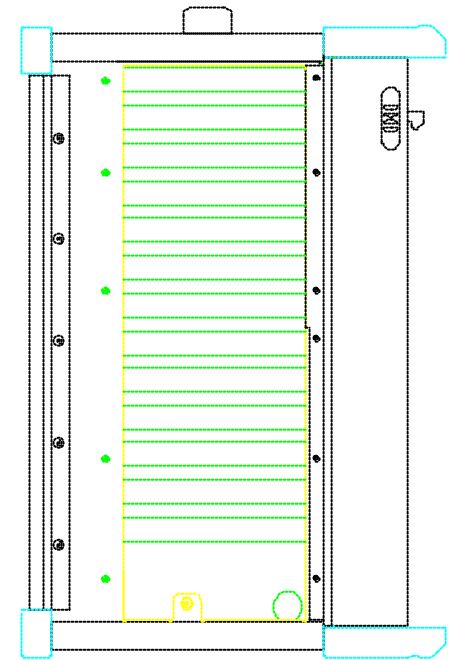

300W AUTO RANGE  
ATX POWER SUPPLY

3.5"  
DISK DRIVE  
BAY

CD ROM

5.25"  
DISK DRIVE  
BAY

14 SLOT BOARD

HD

13SLOT

HD