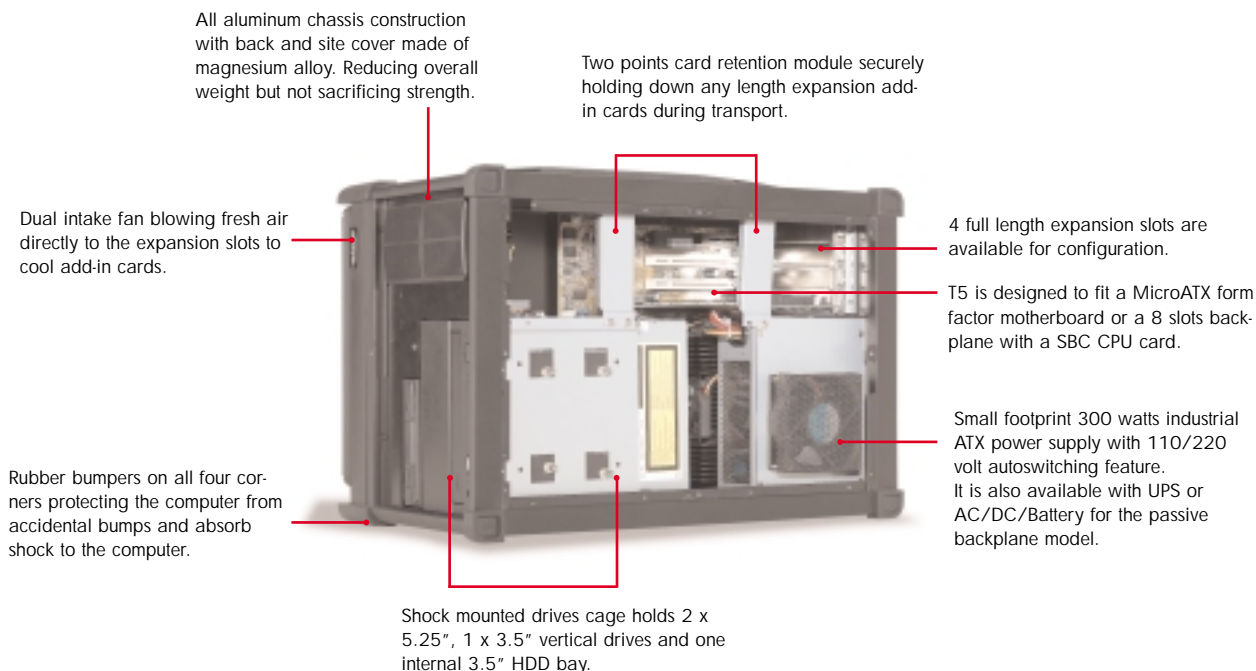

## Inside View of a MicroATX Form Factor configuration

General Case Construction	
Support MicroATX or 8 slots passive backplane form factor platform	
Supports Slot-1 and Socket-370 type processors	
All aluminum constructed chassis	
Rubber bumper protected corners	
Dual points add-on card retention system	
Shock-mounted drive cage	
Dual intake fans with washable filters	
3mm Impact-resistant LCD screen protect glass	
Detachable 104/105 keys keyboard (weather prove optional)	
Built-in keyboard pointing device	
Nylon carrying bag	

Environment	
Operating temperature	5C to 40C, 10-80% humidity
Storage temperature	-20C to 60C, 5-95% humidity

Dimensions & Weight	
Dimensions	16.6" W x 11.1" H x 9.1" D 421mm x 282mm x 230mm
Weight	21lbs SKD 28lbs System

Power Supply, Drives & Slots Arrangement		
Platform	MicroATX	Backplane
Free Slots	4 Full length	6 Full 1 half length
5.25" Drive	2 Bays	1 Bay
3.5" Drive	2 Bays	2 Bays
Slim CD	NA	1 Bay
Power supply options:	1. AC 300W	1. AC 300W 2. AC/DC/Battery 160W 3. Built-in UPS 250W *